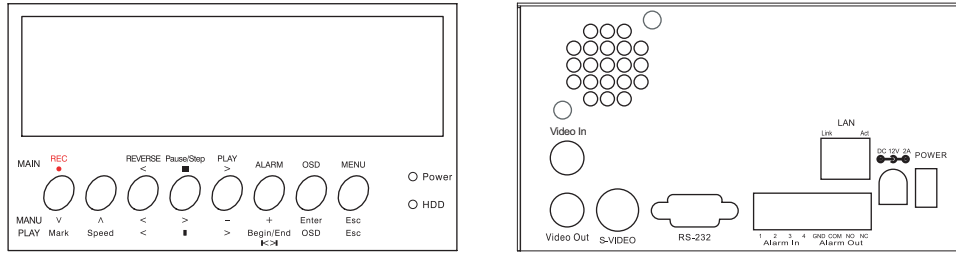

Specifications

Videon II's Front & Rear View

Video Signal	<p>Video Signal System Video Input Video Input Signal Video Output Video Output Signal Audio Input Audio Input Signal Audio Output Audio Output Signal</p>	<p>NTSC/PAL (Auto Detection) 1 Channels NTSC/PAL composite, 75Ω, 1.0vpp 1 Video Monitor, 1 S-Video NTSC/PAL composite, SVHS 1 Channel RCA 1 Channel RCA</p>
Display Features	<p>Display Format Sequencing (Dwell) Display Size</p>	<p>30 (NTSC) / 25 (PAL) FPS YES (Interval Time 1~10 sec) 720X480 (NTSC) 720X576 (PAL)</p>
Recording & Play back	<p>Replay Resolution Replay Format Compression Algorithm Recording Mode Recording Speed Search Mode Image Size (720 X 480 Resolution) Play Speed Motion Detect Support Sensitivity adjustable</p>	<p>720X480 (NTSC) 720X576 (PAL) 1 Channel MJPEG + Pseudo MPEG 1 Channel at 360X240 pixels or 720X480 pixels. Record Quality 4 Levels. IDSM 3 Levels, Post Alarm, Pre Alarm (100~900 Frames) Schedule Recording Available 120 Frames Per Second @ 720 X 480 FPS (NTSC) 100 Frames Per Second @ 720 X 576 FPS (PAL) Event Search, Day & Time Search 1~120kbyte (Very High: 120k, High: 80k, Mid: 60k, Low: 40k) * Above calculated image size is without IDSM function. With IDSM setting, the image size can be dramatically reduced.</p> <p>X1/32 ~ X8192 YES YES</p>
Storage	<p>Storage Structure Back-up</p>	<p>Vixell Proprietary Format Compact Flash (Option), Removable HDD Reading Program</p>
Connectors	<p>Video Inputs Video Output Alarm In/Out Ethernet</p>	<p>1 BNC 1 BNC, 1 SVHS Terminal Block RJ45</p>
Alarm	<p>Alarm Inputs Alarm Output Multiple Alarm Display Alarm Duration Video Loss Detection</p>	<p>4 inputs 1 output YES Available YES</p>
Network	<p>Network Interface Remote Monitoring</p>	<p>TCP/IP YES</p>
Mechanical	<p>Dimensions Weight</p>	<p>160mm (W) X 248mm (D) X 89mm (H) 2.8 KG (Excluding HDD)</p>
Environmental	<p>Operating Temperature Humidity</p>	<p>5$^{\circ}$C ~ 40$^{\circ}$C 20% ~ 80%</p>