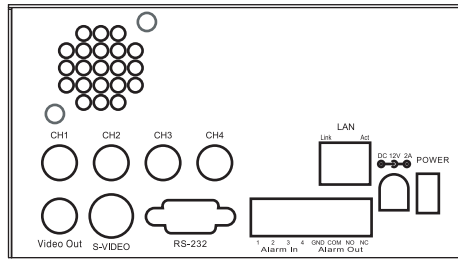

# Specifications

**Removable's Front & Rear View**

<b>Video Signal</b>	<b>Video Signal System</b> <b>Video Inputs</b> <b>Video Input Signal</b> <b>Video Out</b> <b>Video Output Signal</b> <b>Audio Input</b> <b>Audio Input Signal</b> <b>Audio Output</b> <b>Audio Output Signal</b>	<b>NTSC/PAL (Auto Detection)</b> <b>4 Channels</b> <b>NTSC/PAL composite, 75<math>\times</math>0, 1.0vpp</b> <b>1 Video Monitor, 1 S-Video</b> <b>NTSC/PAL composite, SVHS</b> <b>1 Channel</b> <b>RCA</b> <b>1 Channel</b> <b>RCA</b>
<b>Display Features</b>	<b>Display Format</b> <b>Sequencing (Dwell)</b> <b>Display Size</b>	<b>120 (NTSC) / 100 (PAL) FPS</b> <b>YES (Interval Time 1~10 sec)</b> <b>720X480 (NTSC) 720X576 (PAL)</b>
<b>Recording &amp; Playback</b>	<b>Replay Resolution</b> <b>Replay Format</b> <b>Recording Mode</b>  <b>Compression Algorithm</b> <b>Recording Rate</b>  <b>Search Mode</b> <b>Image Size</b>  <b>Play Speed</b> <b>Motion Detect Support</b> <b>Sensitivity adjustable</b> <b>Independent CH Recording</b>	<b>720X480 (NTSC) 720X576 (PAL)</b> <b>1 Channel or Quad Channel</b> <b>1 Channel at 360X240 pixels</b> <b>Record Quality 4 Levels. IDSM 3 Levels, Post Alarm, Pre Alarm (100~900 Frames)</b> <b>Schedule Recording Available</b>  <b>MJPEG + Pseudo MPEG</b> <b>120 FPS at 360 X 240 (NTSC) 100 FPS at 360 X 288 (PAL)</b>  <b>Event Search, Day &amp; Time Search</b> <b>1~30kbyte (Very High: 30k, High: 20k, Mid: 15K, Low: 10K)</b> <b>* Above calculated image size is without IDSM function. With IDSM setting, the image size can be dramatically reduced.</b> <b>X1/32 ~ X8192</b> <b>YES</b> <b>YES</b> <b>YES</b>
<b>Storage</b>	<b>Storage Structure</b> <b>Back-up</b>	<b>Vixell's Proprietary Format</b> <b>Compact Flash (Option), Removable HDD Reading Program</b>
<b>Connectors</b>	<b>Video Inputs</b> <b>Video Output</b> <b>Alarm In/Out</b> <b>Ethernet</b>	<b>1 BNC</b> <b>1 BNC, 1 SVHS</b> <b>Terminal Block</b> <b>RJ45</b>
<b>Alarm</b>	<b>Alarm Inputs</b> <b>Alarm Output</b> <b>Multiple Alarm Display</b> <b>Alarm Duration</b> <b>Video Loss Detection</b>	<b>4 inputs</b> <b>1 output</b> <b>YES</b> <b>Available</b> <b>YES</b>
<b>Network</b>	<b>Network Interface</b> <b>Remote Monitoring</b>	<b>TCP/IP</b> <b>Yes</b>
<b>Mechanical</b>	<b>Dimensions</b> <b>Weight</b>	<b>160mm (W) X 248mm (D) X 89mm (H)</b> <b>2.8 KG (Excluding HDD)</b>
<b>Environmental</b>	<b>Operating Temperature</b> <b>Humidity</b>	<b>5<math>^{\circ}</math>C ~ 40<math>^{\circ}</math>C</b> <b>20% ~ 80%</b>