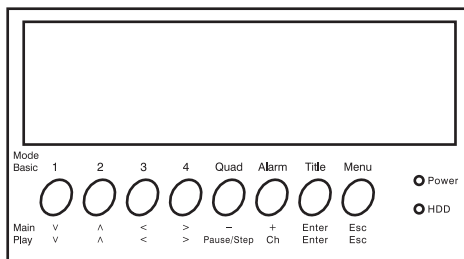

# Specifications

**Removable's Front & Rear View**

<b>Video Signal</b>	<b>Video Signal System</b> <b>Video Inputs</b> <b>Video Input Signal</b> <b>Video Out</b> <b>Video Output Signal</b> <b>Audio Input</b> <b>Audio Input Signal</b> <b>Audio Output</b> <b>Audio Output Signal</b>	<b>NTSC/PAL (Auto Detection)</b> <b>4 Channels</b> <b>NTSC/PAL composite, 75<math>\times</math>0, 1.0vpp</b> <b>1 Video Monitor, 1 S-Video</b> <b>NTSC/PAL composite, SVHS</b> <b>1 Channel</b> <b>RCA</b> <b>1 Channel</b> <b>RCA</b>
<b>Display Features</b>	<b>Display Format</b> <b>Sequencing (Dwell)</b> <b>Display Size</b>	<b>120 (NTSC) / 100 (PAL) FPS</b> <b>YES (Interval Time 1~10 sec)</b> <b>720X480 (NTSC) 720X576 (PAL)</b>
<b>Recording &amp; Playback</b>	<b>Replay Resolution</b> <b>Replay Format</b> <b>Recording Mode</b>  <b>Compression Algorithm</b> <b>Recording Rate</b>  <b>Search Mode</b> <b>Image Size</b>  <b>Play Speed</b> <b>Motion Detect Support</b> <b>Sensitivity adjustable</b> <b>Independent CH Recording</b>	<b>720X480 (NTSC) 720X576 (PAL)</b> <b>1 Channel or Quad Channel</b> <b>1 Channel at 360X240 pixels</b> <b>Record Quality 4 Levels. IDSM 3 Levels, Post Alarm, Pre Alarm (100~900 Frames)</b> <b>Schedule Recording Available</b>  <b>MJPEG + Pseudo MPEG</b> <b>120 FPS at 360 X 240 (NTSC) 100 FPS at 360 X 288 (PAL)</b>  <b>Event Search, Day &amp; Time Search</b> <b>1~30kbyte (Very High: 30k, High: 20k, Mid: 15K, Low: 10K)</b> <b>* Above calculated image size is without IDSM function. With IDSM setting, the image size can be dramatically reduced.</b> <b>X1/32 ~ X8192</b> <b>YES</b> <b>YES</b> <b>YES</b>
<b>Storage</b>	<b>Storage Structure</b> <b>Back-up</b>	<b>Vixell's Proprietary Format</b> <b>Compact Flash (Option), Removable HDD Reading Program</b>
<b>Connectors</b>	<b>Video Inputs</b> <b>Video Output</b> <b>Alarm In/Out</b> <b>Ethernet</b>	<b>1 BNC</b> <b>1 BNC, 1 SVHS</b> <b>Terminal Block</b> <b>RJ45</b>
<b>Alarm</b>	<b>Alarm Inputs</b> <b>Alarm Output</b> <b>Multiple Alarm Display</b> <b>Alarm Duration</b> <b>Video Loss Detection</b>	<b>4 inputs</b> <b>1 output</b> <b>YES</b> <b>Available</b> <b>YES</b>
<b>Network</b>	<b>Network Interface</b> <b>Remote Monitoring</b>	<b>TCP/IP</b> <b>Yes</b>
<b>Mechanical</b>	<b>Dimensions</b> <b>Weight</b>	<b>160mm (W) X 248mm (D) X 89mm (H)</b> <b>2.8 KG (Excluding HDD)</b>
<b>Environmental</b>	<b>Operating Temperature</b> <b>Humidity</b>	<b>5<math>^{\circ}</math>C ~ 40<math>^{\circ}</math>C</b> <b>20% ~ 80%</b>